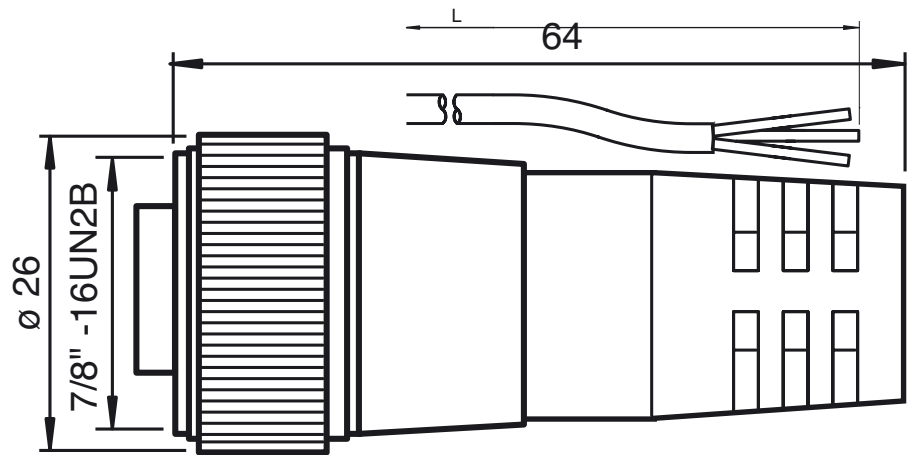

### Model Number

**V93-G-YE2M-STOOW**

Female cordset, 7/8", 3-pin, STOOW cable

### Features

- Thread 7/8 inch

### Dimensions

#### General specifications

Number of pins	3
Connection 1	socket
Construction type 1	straight
Threading 1	7/8 inch
Connection 2	cable end